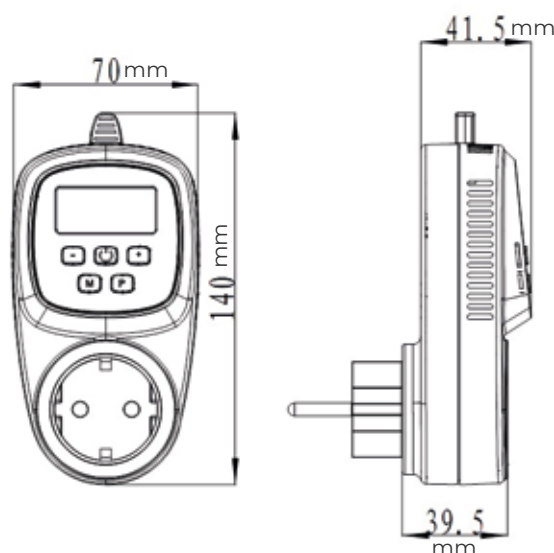

WIFI Connection

Before WIFI configuration, please make sure your mobile phone is connected to 2.4GHz WIFI.

1. 1 Please download "ENERJ SMART" APP from Google play or App Store.
2. 2 Register your account with your phone number or email address, then log in please.
3. 3 Add device by press + button at top right corner
4. 4 Find the thermostat on the list and press it.
5. 5 Under thermostat on, Long press ON/OFF button to enter Pairing interface, then press button, the WIFI icon is flashing.
6. 6 Press "Confirm indicator rapidly blink" on phone.
7. 7 Wait a moment till connection done.

Download our app
ENERJSMART

Scan QR code to download the app

ANDROID

iOS

Dimension

Thank you for choosing ENER-J!

Customer satisfaction is our TOP priority, please let us know how you felt about your experience. Happy? We are so happy that you are pleased with our product. Feel free to express your newfound joy! Share your experience by writing a review.

Not Happy? If you are not fully satisfied with the item you received, have any problems like damages, or questions, please contact us. We typically respond within 24-48 hours.

Stuck? Confused?

Contact our Technical Support team on:

T: +44 (0)2921 252 473 E: support@ener-j.co.uk

Lines are open Mon - Fri (8am to 4pm)